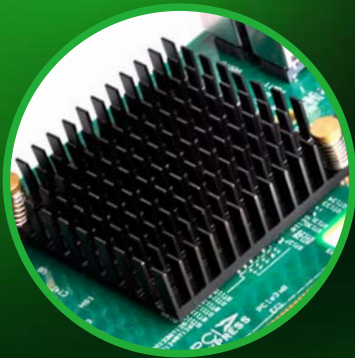

**SILVERSTONE**<sup>®</sup>  
Designing Inspiration

**SERVER-GRADE HOST BUS ADAPTER 9311-8I EXPANSION CARD  
WITH DUAL MINI-SAS HD SFF-8643 CONNECTORS**

# ECS05

Mini-SAS HD SFF-8643 x 2

- 8 x SAS/SATA ports
- Supports SAS 12Gb/s, SATA 6Gb/s
- PCI-E Gen 3.0 x8 throughput 64 Gbps
- Low profile design
- Supports RAID 0 , 1 , 1E, 10

LSISAS3008 RAID-on-chip

## Specifications

Model No.	SST-ECS05	PCI Card Type	3.3V Add-in Card
Interface	Mini-SAS HD SFF-8643 x 2	Operating Voltage	+12V +/- 8% ; 3.3V +/- 9%
Form Factor	Low profile - PCI Express 3.0 x8 throughput 64 Gbps	Brackets	Full height and low profile bracket
Drive Support	SAS up to 12Gb/s, SATA up to 6Gb/s (up to 1024 SAS/SATA devices)	Net Weight	91g
Controller	LSISAS3008 RAID-on-chip	Dimension	120mm (W) x 23mm (H) x 154mm (D)
RAID function	0 , 1 , 1E, 10		