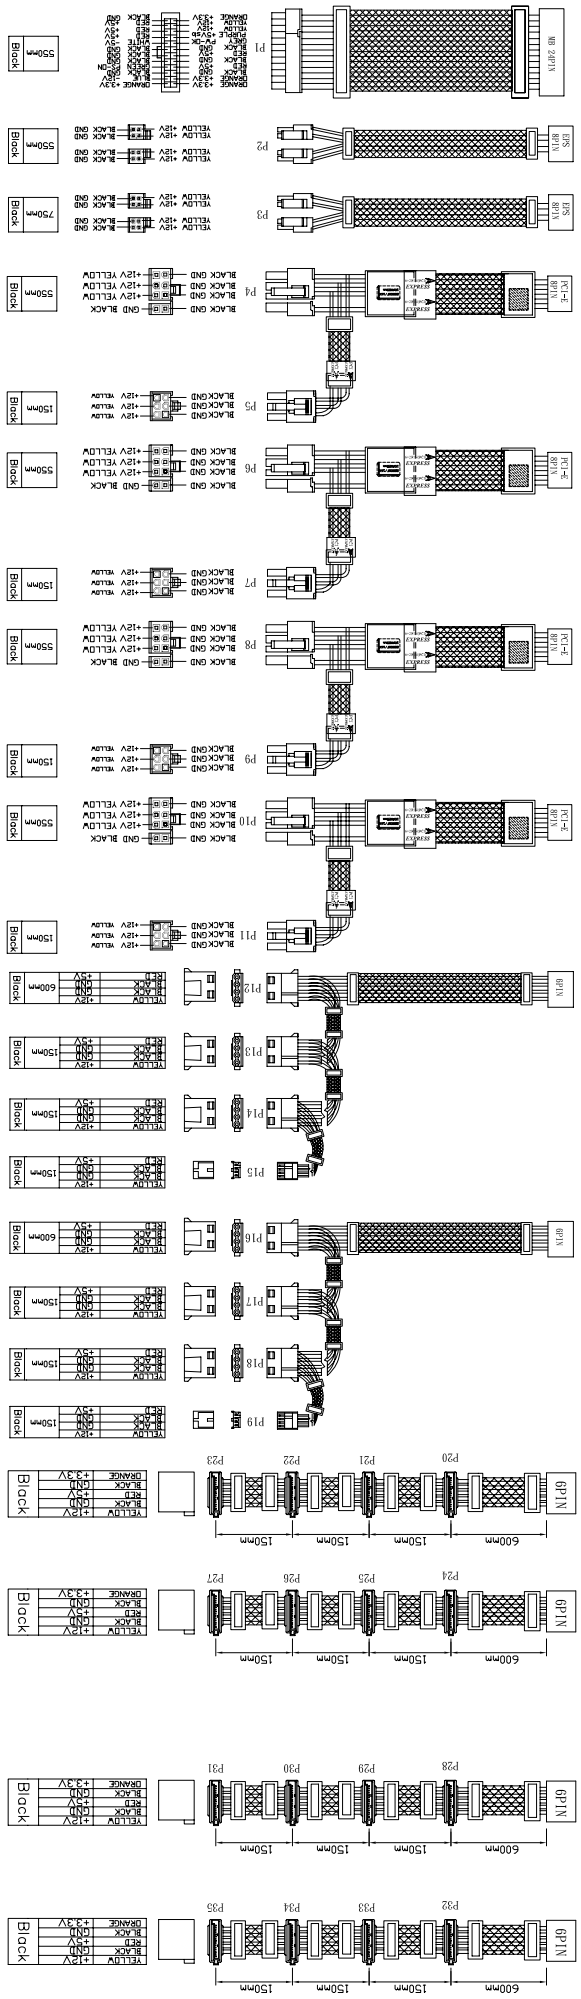

# SST-ST1200-G Evolution

Component box