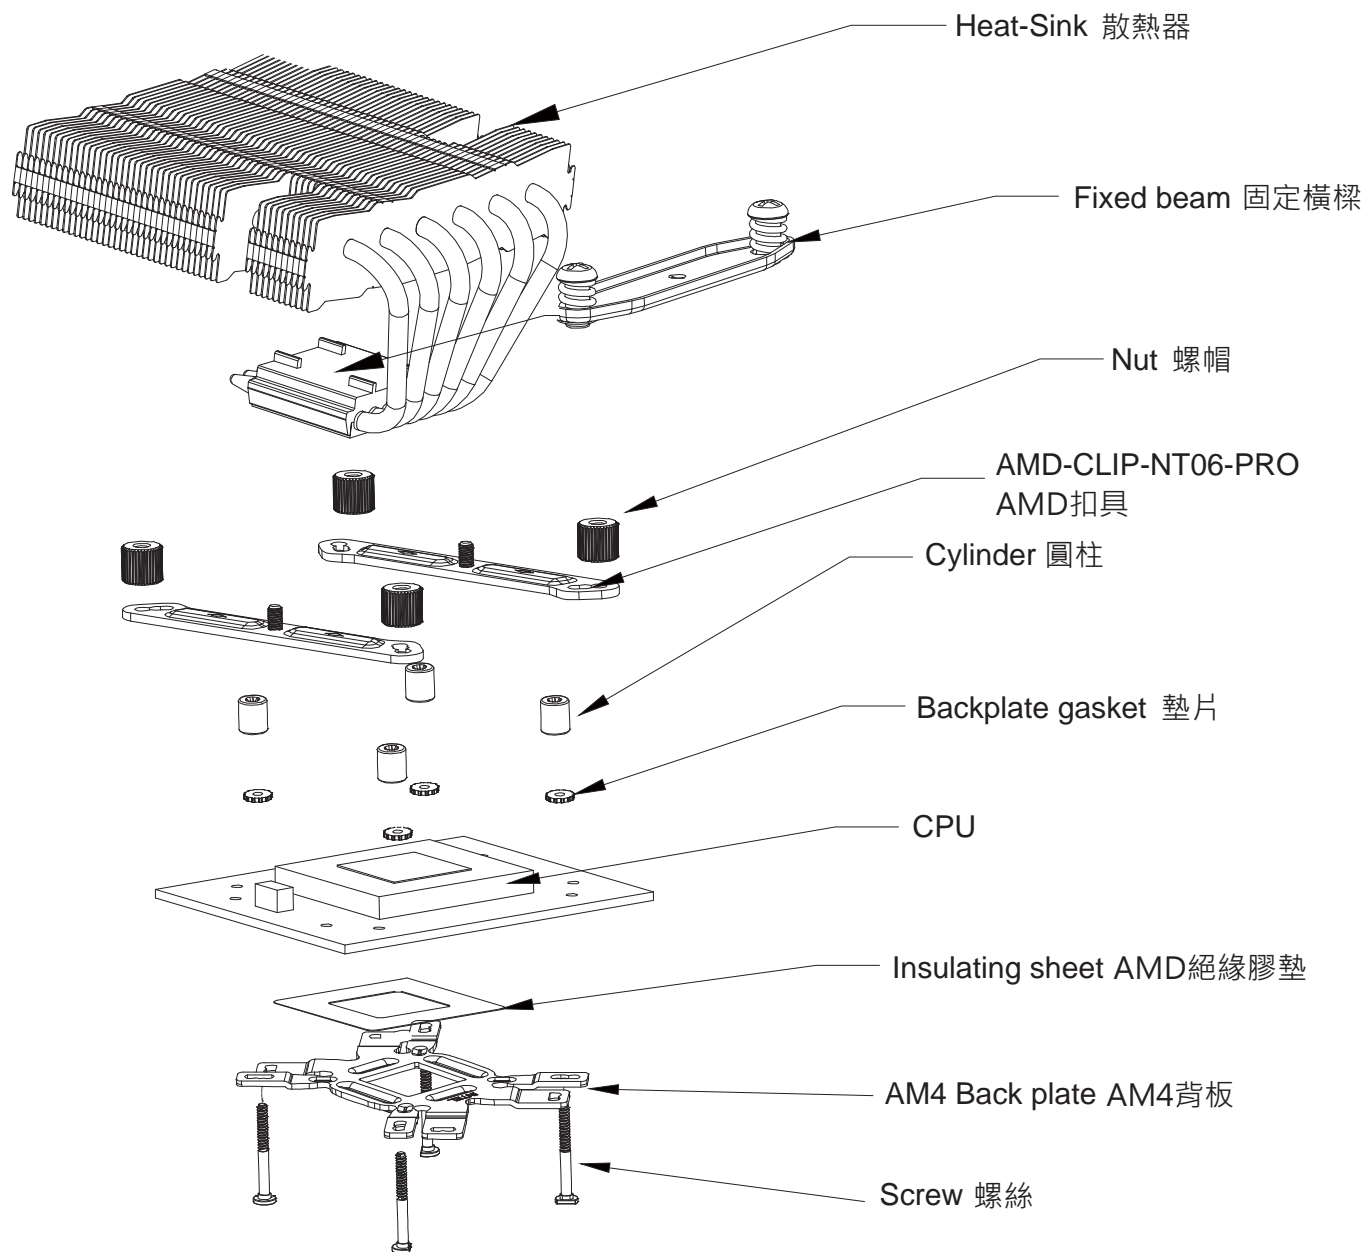

SILVERSTONE
Designing Inspiration

AM4 bracket Quick installation guide

Model No. NT01-PRO

SILVERSTONE
Designing Inspiration

AM4 bracket Quick installation guide

Model No. NT06-PRO

SILVERSTONE
Designing Inspiration

AM4 bracket Quick installation guide

Model No. HE01 / HE02