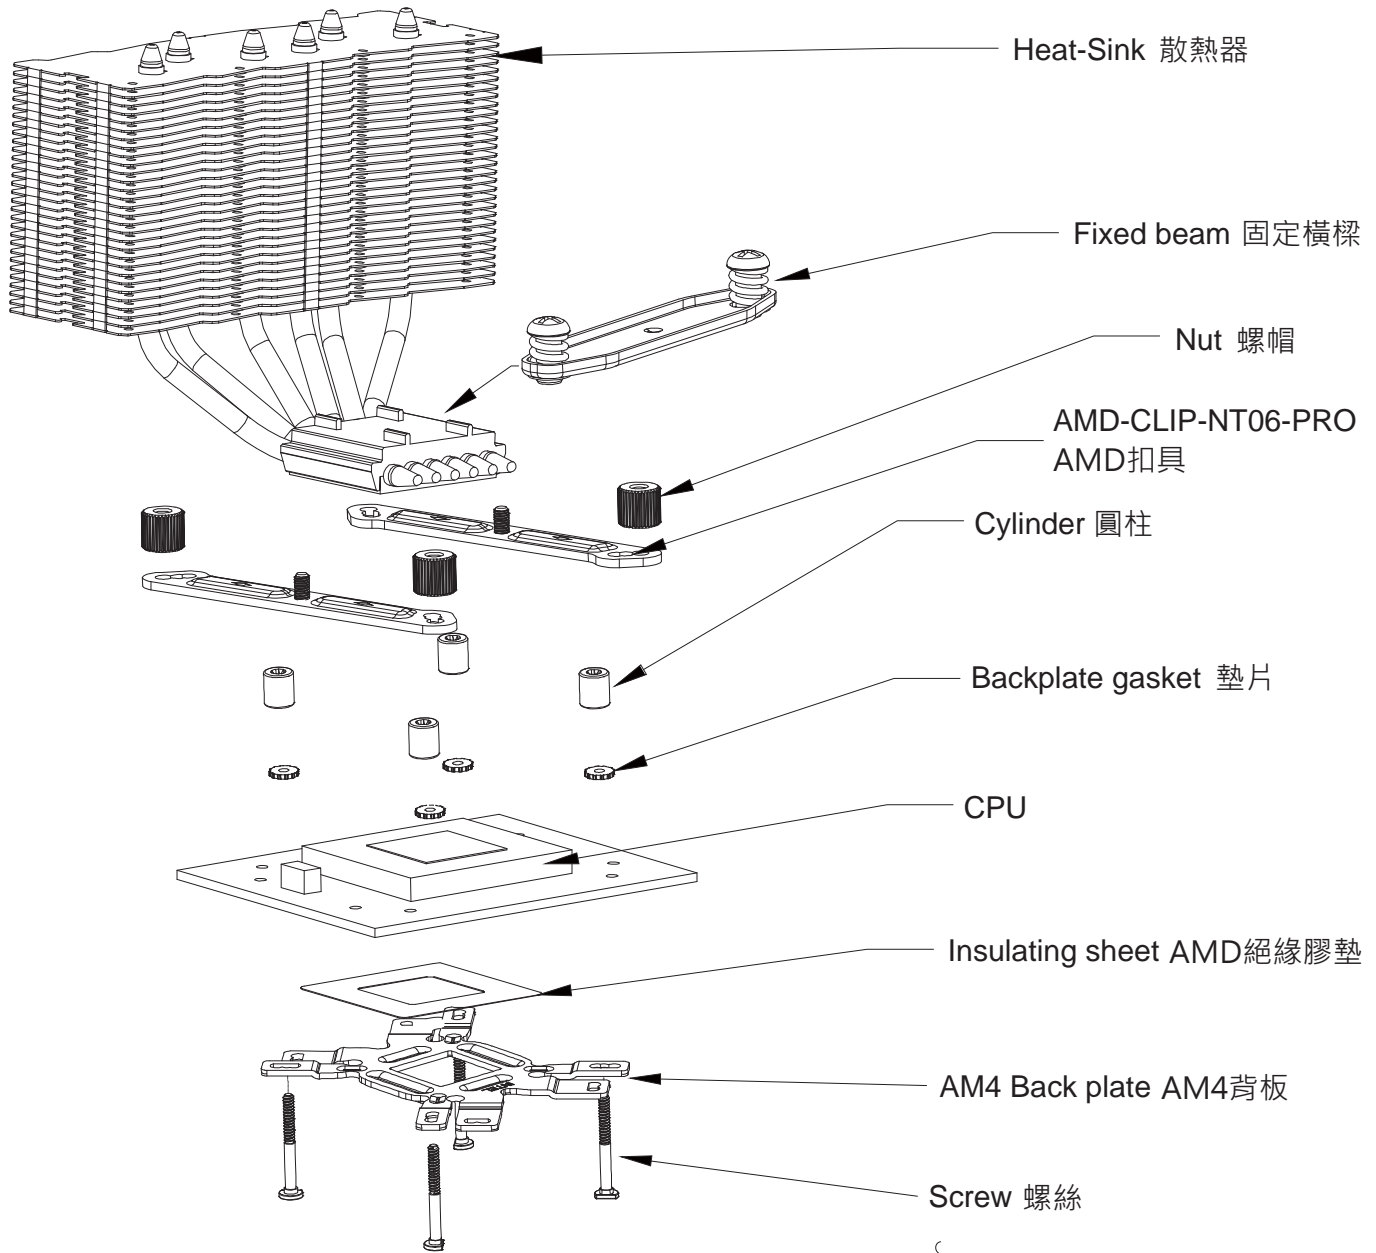

SILVERSTONE
Designing Inspiration

AM4 bracket Quick installation guide

Model No. NT01-PRO

SILVERSTONE
Designing Inspiration

AM4 bracket Quick installation guide

Model No. NT06-PRO

SILVERSTONE
Designing Inspiration

AM4 bracket Quick installation guide

Model No. HE01 / HE02